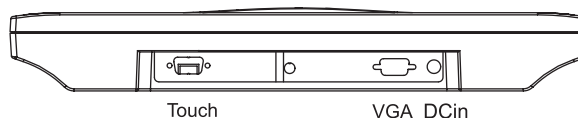

I/O Ports

Mechanical drawing

Unit : mm